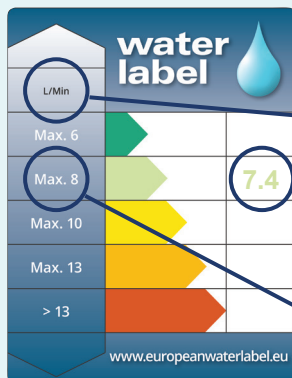

5 Spray Patterns

CODE	FINISH	RRP
AM175841PB	Chrome	£33.32

Packaging: Polybag with header card

RISER RAIL WHITE

- 600mm Vari-Fit riser rail
- Wall brackets adjust to fit old screw holes
- Multi-position shower handset adjustment
- Fits all shower handsets with a standard conical fitting

CODE	FINISH	RRP
AM174522PB	White	£15.82

Packaging: Polybag with header card

What is the Water Label?

The Water Label enables customers across Europe to easily compare the amount of water different products use and make informed decisions that will save them water and money.

Type of measurement

Actual capacity or performance of the manufacturers product

Performance bands

Major DIY retailers, builders and plumbers' merchants and manufacturers of bathroom products are committed to using the Water Label for all bathroom fittings.