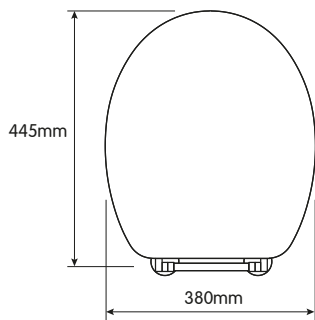

QUARTZ EFFECT

ADD A TOUCH OF GLAMOUR TO YOUR BATHROOM WITH A HAND-FINISHED QUARTZ SEAT.

WHITE QUARTZ TOILET SEAT

- Adjustable hinges fit all standard toilets
- Made from moulded wood with quartz effect finish
- Chrome plated hinges
- All fittings included
- 3.60kg
- Packaging: Full colour box

£30.21

Ref. WL601822H

SILVER QUARTZ TOILET SEAT

- Adjustable hinges fit all standard toilets
- Made from moulded wood with quartz effect finish
- Chrome plated hinges
- All fittings included
- 3.60kg
- Packaging: Full colour box

£30.21

Ref. WL601840H