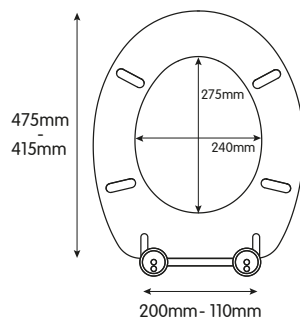

QUARTZ EFFECT

ADD A TOUCH OF GLAMOUR TO YOUR BATHROOM WITH A HAND-FINISHED QUARTZ SEAT.

WHITE QUARTZ TOILET SEAT

- Adjustable hinges fit all standard toilets
- Made from moulded wood with quartz effect finish
- Chrome plated hinges
- All fittings included
- 3.60kg
- Packaging: Full colour box

£30.21

Ref. WL601822H

SILVER QUARTZ TOILET SEAT

- Adjustable hinges fit all standard toilets
- Made from moulded wood with quartz effect finish
- Chrome plated hinges
- All fittings included
- 3.60kg
- Packaging: Full colour box

£30.21

Ref. WL601840H