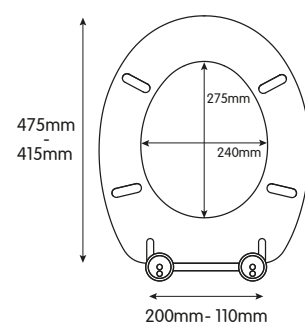

QUARTZ EFFECT

THE VIBRANT DESIGN ADDS CHARACTER AND FUN TO ANY ROOM.

BLUE QUARTZ TOILET SEAT

- Adjustable hinges fit all standard toilets
- Made from moulded wood with quartz effect finish
- Chrome plated hinges
- All fittings included
- 3.60kg
- Packaging: Full colour box

£30.21

Ref. [WL601824H](#)

BLACK QUARTZ TOILET SEAT

- Adjustable hinges fit all standard toilets
- Made from moulded wood with quartz effect finish
- Chrome plated hinges
- All fittings included
- 3.60kg
- Packaging: Full colour box

£30.21

Ref. [WL601821H](#)