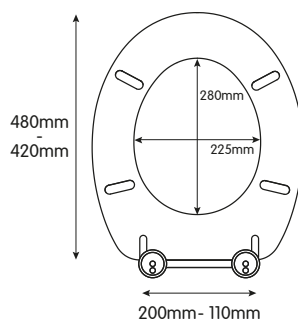

STONE EFFECT

PERFECT FOR INJECTING A CONTEMPORARY STYLE STATEMENT, THE STONE EFFECT SEATS OFFER ELEGANCE AND FLAIR.

DOVE TOILET SEAT

- Adjustable hinges fit all standard toilets
- Made from moulded wood with granite effect finish
- Chrome plated hinges
- All fittings included
- 4.20kg
- Packaging: Full colour box

£30.28

Ref. [WL601931H](#)

DORNEY TOILET SEAT

- Adjustable hinges fit all standard toilets
- Made from moulded wood with sandstone effect finish
- Chrome plated hinges
- All fittings included
- 4.20kg
- Packaging: Full colour box

£30.28

Ref. [WL601915H](#)