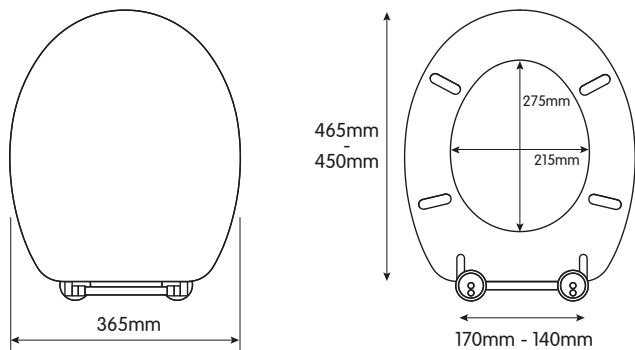

SIT-TIGHT

THE LONG-FASTING FITTINGS AND DURABLE FINISHES MAKES EACH SEAT A WORTHY INVESTMENT.

WINDERMERE TOILET SEAT

- Adjustable hinges fit all standard toilets
- Made from moulded wood with white finish
- Plastic hinges
- All fittings included
- 2.75kg
- Packaging: Full colour box

£19.83

Ref. WL600422H

CARRON TOILET SEAT

- Adjustable hinges fit all standard toilets
- Made from moulded wood with white finish
- Plastic hinges
- All fittings included
- 3.40kg
- Packaging: Full colour box

£21.67

Ref. WL600622H