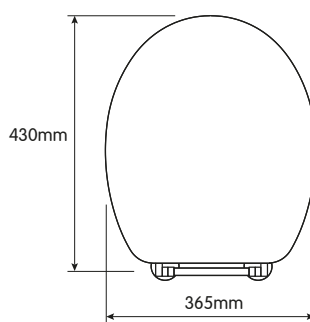

SOLID WOOD COLLECTION

OUR SELECTION OF WOODEN SEATS FEATURE DURABLE MOULDED WOOD, SOLID OAK AND SOLID PINE IN A VARIATION OF FINISHES.

RUTLAND OAK TOILET SEAT

- Adjustable hinges fit all standard toilets
- Made from solid oak
- Chrome plated hinges
- Soft close hinge to prevent seat from slamming
- All fittings included
- 3.60kg
- Packaging: Full colour box

£60.87

Ref. WL602376H

DAVOS MAHOGANY EFFECT TOILET SEAT

- Adjustable hinges fit all standard toilets
- Made from solid pine with mahogany effect finish
- Chrome plated hinges
- All fittings included
- 1.85kg
- Packaging: Full colour box

£34.68

Ref. WL602252H