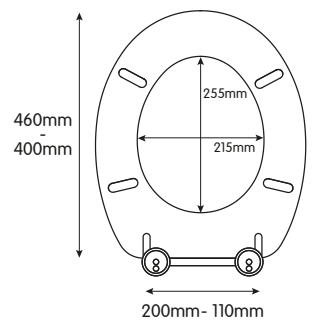

SOLID WOOD COLLECTION

THE COMBINATION OF A TIMELESS WOODEN FINISH WITH THE INNOVATIVE FIXING METHOD MEANS THESE SEATS WILL BE A STAPLE FOR YEARS TO COME.

DAVOS ANTIQUE PINE TOILET SEAT

- Adjustable hinges fit all standard toilets
- Made from solid pine with antique effect finish
- Chrome plated hinges
- All fittings included
- 1.85kg
- Packaging: Full colour box

£34.68

Ref. [WL602250H](#)

DAVOS BLONDED PINE TOILET SEAT

- Adjustable hinges fit all standard toilets
- Made from solid pine with blonded effect finish
- Chrome plated hinges
- All fittings included
- 1.85kg
- Packaging: Full colour box

£34.68

Ref. [WL602272H](#)