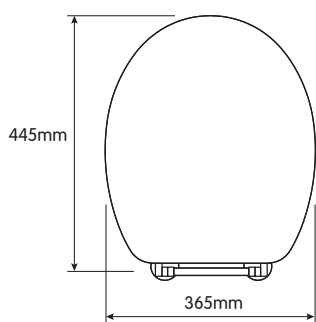

SOLID WOOD COLLECTION

OUR SELECTION OF WOODEN SEATS FEATURE DURABLE MOULDED WOOD, SOLID OAK AND SOLID PINE IN A VARIATION OF FINISHES.

RUTLAND OAK TOILET SEAT

- Adjustable hinges fit all standard toilets
- Made from solid oak
- Chrome plated hinges
- Soft close hinge to prevent seat from slamming
- All fittings included
- 3.60kg
- Packaging: Full colour box

£60.87

Ref. WL602376H

DAVOS MAHOGANY EFFECT TOILET SEAT

- Adjustable hinges fit all standard toilets
- Made from solid pine with mahogany effect finish
- Chrome plated hinges
- All fittings included
- 1.85kg
- Packaging: Full colour box

£34.68

Ref. WL602252H