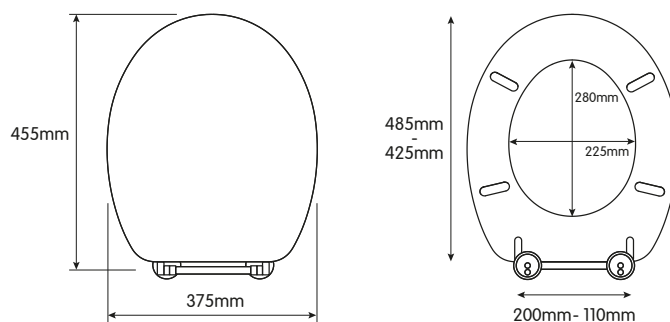

WHITE WOOD

A WHITE SEAT IS IDEAL FOR A RANGE OF ROOM DESIGNS FROM CLASSIC TO CONTEMPORARY.

HAYWARD TOILET SEAT

- Adjustable hinges fit all standard toilets
- Made from moulded wood with white finish
- Chrome plated hinges
- All fittings included
- 3.75kg
- Packaging: Full colour box

£30.11

Ref: [WL602422H](#)