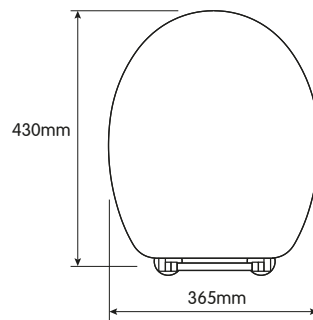

SOLID WOOD COLLECTION

THE COMBINATION OF A TIMELESS WOODEN FINISH WITH THE INNOVATIVE FIXING METHOD MEANS THESE SEATS WILL BE A STAPLE FOR YEARS TO COME.

DAVOS ANTIQUE PINE TOILET SEAT

- Adjustable hinges fit all standard toilets
- Made from solid pine with antique effect finish
- Chrome plated hinges
- All fittings included
- 1.85kg
- Packaging: Full colour box

£34.68

Ref. [WL602250H](#)

DAVOS BLONDED PINE TOILET SEAT

- Adjustable hinges fit all standard toilets
- Made from solid pine with blonded effect finish
- Chrome plated hinges
- All fittings included
- 1.85kg
- Packaging: Full colour box

£34.68

Ref. [WL602272H](#)