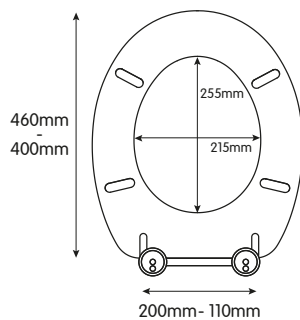

SOLID WOOD COLLECTION

THE COMBINATION OF A TIMELESS WOODEN FINISH WITH THE INNOVATIVE FIXING METHOD MEANS THESE SEATS WILL BE A STAPLE FOR YEARS TO COME.

DAVOS ANTIQUE PINE TOILET SEAT

- Adjustable hinges fit all standard toilets
- Made from solid pine with antique effect finish
- Chrome plated hinges
- All fittings included
- 1.85kg
- Packaging: Full colour box

£34.68

Ref. [WL602250H](#)

DAVOS BLONDED PINE TOILET SEAT

- Adjustable hinges fit all standard toilets
- Made from solid pine with blonded effect finish
- Chrome plated hinges
- All fittings included
- 1.85kg
- Packaging: Full colour box

£34.68

Ref. [WL602272H](#)