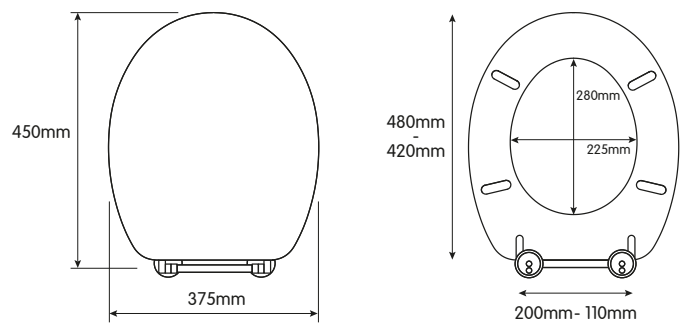

WOOD EFFECT

WOOD EFFECT SEATS PROVIDE A TIMELESS LOOK AND EASY TO CLEAN SOLUTION.

ONTARIO TOILET SEAT

- Adjustable hinges fit all standard toilets
- Made from moulded wood with teak effect finish
- Chrome plated hinges
- Soft close hinge to prevent seat from slamming
- All fittings included
- 3.75kg
- Packaging: Full colour box

£43.22

Ref. [WL602086H](#)

GENEVA OAK EFFECT TOILET SEAT

- Adjustable hinges fit all standard toilets
- Made from moulded wood with oak effect finish
- Chrome plated hinges
- All fittings included
- 4.15kg
- Packaging: Full colour box

£26.05

Ref. [WL602176H](#)