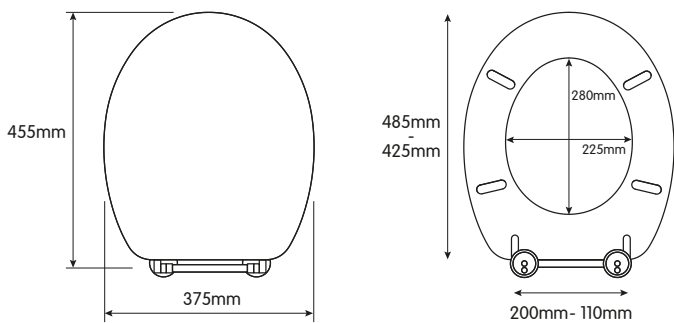

WHITE WOOD

THE DURABLE, TREATED FINISH ENSURES SEATS REMAIN LOOKING BRAND NEW.

PORTLAND TOILET SEAT

- Adjustable hinges fit all standard toilets
- Made from moulded wood with white finish
- Chrome plated hinges
- Soft close hinge to prevent seat from slamming
- All fittings included
- 3.75kg
- Packaging: Full colour box

£43.19

Ref. [WL601122H](#)

KIELDER TOILET SEAT

- Adjustable hinges fit all standard toilets
- Made from moulded wood with white finish
- Chrome plated hinges
- All fittings included
- 3.55kg
- Packaging: Full colour box

£23.37

Ref. [WL600822H](#)