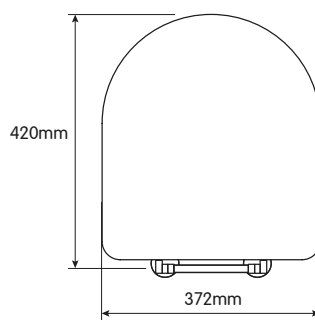

D SHAPE COLLECTION

THE COMBINATION OF MODERN DESIGN AND COMFORT MEAN THAT STYLE OVER SUBSTANCE IS NOT THE CASE WITH OUR D-SHAPED COLLECTION.

EYRE TOILET SEAT

- Adjustable hinges fit all standard toilets
- Made from thermoset plastic with white finish
- Chrome plated hinges
- Soft close hinge to prevent seat from slamming
- All fittings included
- 2.64kg
- Packaging: Full colour box

£38.85

Ref. [WL601522H](#)

GARDA TOILET SEAT

- Adjustable hinges fit all standard toilets
- Made from moulded wood with white finish
- Chrome plated hinges
- Soft close hinge to prevent seat from slamming
- All fittings included
- 3.60kg
- Packaging: Full colour box

£43.17

Ref. [WL600922H](#)