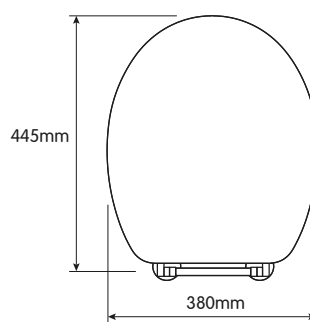

QUARTZ EFFECT

THE VIBRANT DESIGN ADDS CHARACTER AND FUN TO ANY ROOM.

BLUE QUARTZ TOILET SEAT

- Adjustable hinges fit all standard toilets
- Made from moulded wood with quartz effect finish
- Chrome plated hinges
- All fittings included
- 3.60kg
- Packaging: Full colour box

£30.21

Ref. [WL601824H](#)

BLACK QUARTZ TOILET SEAT

- Adjustable hinges fit all standard toilets
- Made from moulded wood with quartz effect finish
- Chrome plated hinges
- All fittings included
- 3.60kg
- Packaging: Full colour box

£30.21

Ref. [WL601821H](#)