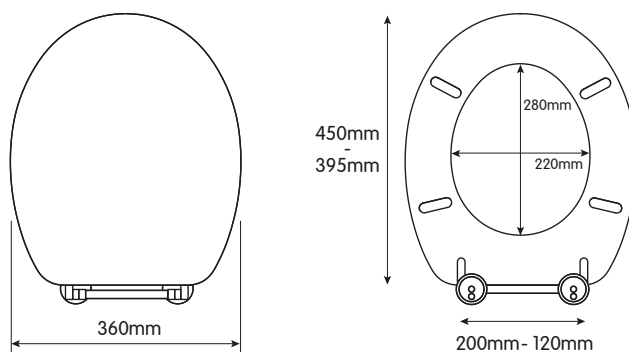

SIT-TIGHT

SIT TIGHT SEATS ARE QUICK AND SIMPLE TO FIT.

HURON TOILET SEAT

- Adjustable hinges fit all standard toilets
- Made from durable polypropylene
- Plastic hinges
- All fittings included
- 0.80kg
- Packaging: Full colour box

£17.28

Ref. WL600322H