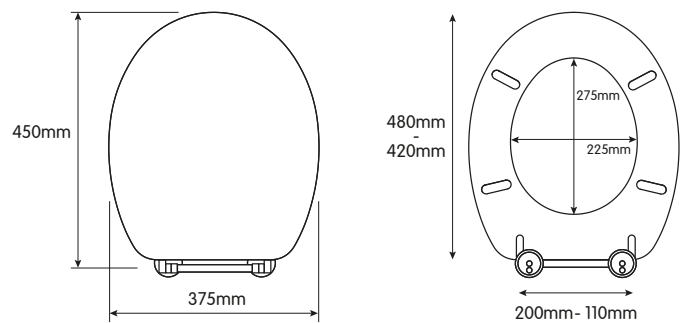

WHITE WOOD

THE DURABLE, TREATED FINISH ENSURES SEATS REMAIN LOOKING BRAND NEW.

PORTLAND TOILET SEAT

- Adjustable hinges fit all standard toilets
- Made from moulded wood with white finish
- Chrome plated hinges
- Soft close hinge to prevent seat from slamming
- All fittings included
- 3.75kg
- Packaging: Full colour box

£43.19

Ref. [WL601122H](#)

KIELDER TOILET SEAT

- Adjustable hinges fit all standard toilets
- Made from moulded wood with white finish
- Chrome plated hinges
- All fittings included
- 3.55kg
- Packaging: Full colour box

£23.37

Ref. [WL600822H](#)