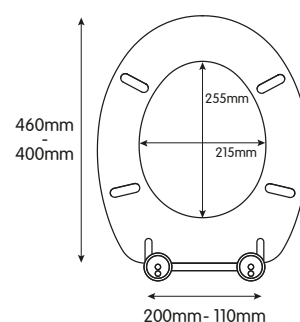

SOLID WOOD COLLECTION

OUR SELECTION OF WOODEN SEATS FEATURE DURABLE MOULDED WOOD, SOLID OAK AND SOLID PINE IN A VARIATION OF FINISHES.

RUTLAND OAK TOILET SEAT

- Adjustable hinges fit all standard toilets
- Made from solid oak
- Chrome plated hinges
- Soft close hinge to prevent seat from slamming
- All fittings included
- 3.60kg
- Packaging: Full colour box

£60.87

Ref. WL602376H

DAVOS MAHOGANY EFFECT TOILET SEAT

- Adjustable hinges fit all standard toilets
- Made from solid pine with mahogany effect finish
- Chrome plated hinges
- All fittings included
- 1.85kg
- Packaging: Full colour box

£34.68

Ref. WL602252H