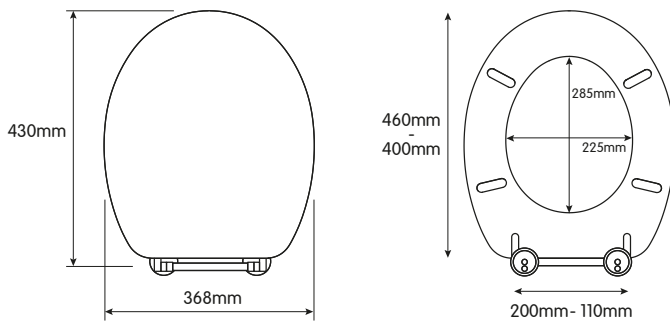

MOULDED WOOD COLLECTION

ALL MOULDED WOOD SEATS OFFER STYLE AND DURABILITY DUE TO THE HIGH QUALITY OF THE WOOD USED ALONG WITH ANTI-BACTERIAL TREATED FINISH.

LUGANO TOILET SEAT

- Adjustable hinges fit all standard toilets
- Made from moulded wood with white finish
- Chrome plated hinges
- Soft close hinge to prevent seat from slamming
- All fittings included
- 3.30kg
- Packaging: Full colour box

£43.19

Ref. WL601022H

LUCERNE TOILET SEAT

- Adjustable hinges fit all standard toilets
- Made from moulded wood with white finish
- Chrome plated hinges
- Soft close hinge to prevent seat from slamming
- All fittings included
- 3.75kg
- Packaging: Full colour box

£47.36

Ref. WL602322H