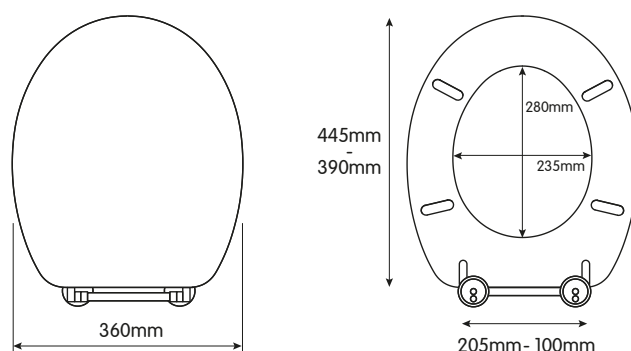

SIT-TIGHT

THE FRESH, CLEAN DESIGNS ENSURE ALL SEATS ARE UNIVERSAL AND TIMELESS.

VIDATOILET SEAT

- Adjustable hinges fit all standard toilets
- Made from durable polypropylene
- Plastic hinges
- All fittings included
- 1.00kg
- Packaging: Full colour box

ULLSWATER TOILET SEAT

- Adjustable hinges fit all standard toilets
- Made from durable polypropylene
- Plastic hinges
- All fittings included
- 1.20kg
- Packaging: Full colour box

£19.87

Ref. WL600222H

£21.74

Ref. WL600122H