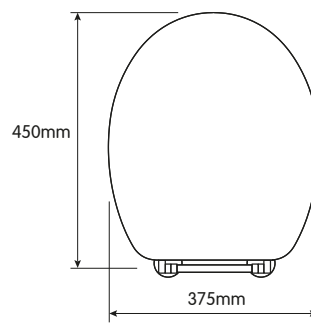

STONE EFFECT

PERFECT FOR INJECTING A CONTEMPORARY STYLE STATEMENT, THE STONE EFFECT SEATS OFFER ELEGANCE AND FLAIR.

DOVE TOILET SEAT

- Adjustable hinges fit all standard toilets
- Made from moulded wood with granite effect finish
- Chrome plated hinges
- All fittings included
- 4.20kg
- Packaging: Full colour box

£30.28

Ref. [WL601931H](#)

DORNEY TOILET SEAT

- Adjustable hinges fit all standard toilets
- Made from moulded wood with sandstone effect finish
- Chrome plated hinges
- All fittings included
- 4.20kg
- Packaging: Full colour box

£30.28

Ref. [WL601915H](#)