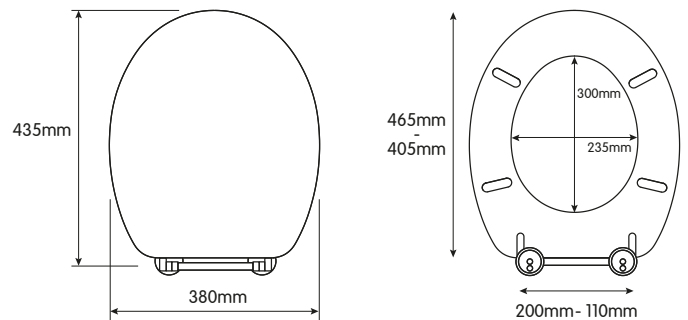

WHITE THERMOSET COLLECTION

THERMOSET SEATS ARE MADE FROM A MATERIAL THAT IS DIFFICULT TO SCRATCH, EASY TO CLEAN AND AFTER YEARS OF USE WILL STILL LOOK BRAND NEW.

GRASMERE TOILET SEAT

- Adjustable hinges fit all standard toilets
- Made from thermoset plastic with white finish
- Chrome plated hinges
- All fittings included
- 2.15kg
- Packaging: Full colour box

£30.22

Ref. **WL601422H**