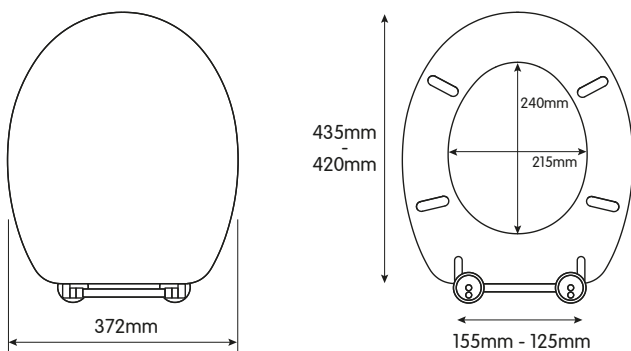

SIT-TIGHT

THE INNOVATIVE FIXING MECHANISM ENSURES A SECURE FIT AND NO MORE MOVEMENT.

BUTTERMERE TOILET SEAT

- Adjustable hinges fit all standard toilets
- Made from moulded wood with white finish
- Plastic hinges
- All fittings included
- 2.75kg
- Packaging: Full colour box

COLLERSON TOILET SEAT

- Adjustable hinges fit all standard toilets
- Made from moulded wood with white finish
- Plastic hinges
- All fittings included
- 2.75kg
- Packaging: Full colour box

£17.27

Ref. WL601922H

£19.86

Ref. WL600522H