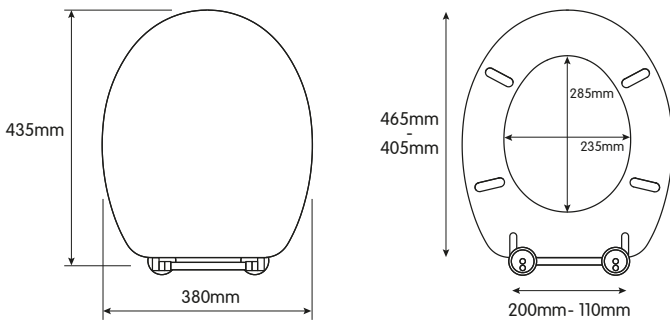

WHITE THERMOSET COLLECTION

THERMOSET SEATS ARE MADE FROM A MATERIAL THAT IS DIFFICULT TO SCRATCH, EASY TO CLEAN AND AFTER YEARS OF USE WILL STILL LOOK BRAND NEW.

TAHOE TOILET SEAT

- Adjustable hinges fit all standard toilets
- Made from thermoset plastic with white finish
- Chrome plated hinges
- All fittings included
- 2.00kg
- Packaging: Full colour box

£28.55

Ref. [WL601222H](#)

CONSTANCE TOILET SEAT

- Adjustable hinges fit all standard toilets
- Made from thermoset plastic with white finish
- Chrome plated hinges
- Soft close hinge to prevent seat from slamming
- All fittings included
- 1.95kg
- Packaging: Full colour box

£34.64

Ref. [WL601722H](#)