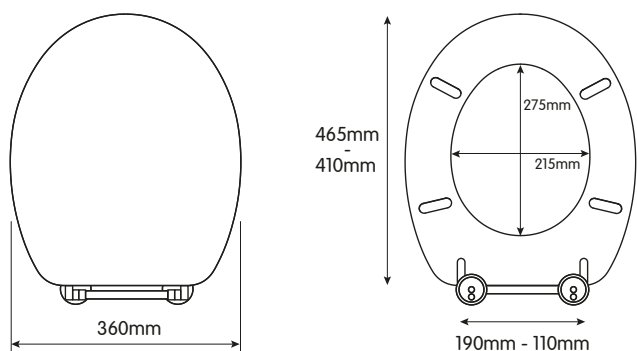

SIT-TIGHT

THE FRESH, CLEAN DESIGNS ENSURE ALL SEATS ARE UNIVERSAL AND TIMELESS.

VIDATOILET SEAT

- Adjustable hinges fit all standard toilets
- Made from durable polypropylene
- Plastic hinges
- All fittings included
- 1.00kg
- Packaging: Full colour box

ULLSWATER TOILET SEAT

- Adjustable hinges fit all standard toilets
- Made from durable polypropylene
- Plastic hinges
- All fittings included
- 1.20kg
- Packaging: Full colour box

£19.87

Ref. WL600222H

£21.74

Ref. WL600122H