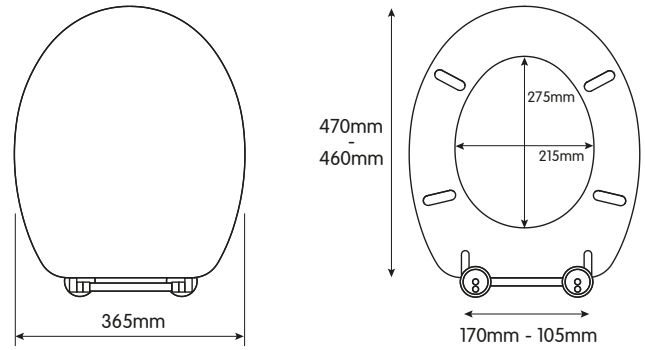

SIT-TIGHT

THE LONG-FASTING FITTINGS AND DURABLE FINISHES MAKES EACH SEAT A WORTHY INVESTMENT.

WINDERMERE TOILET SEAT

- Adjustable hinges fit all standard toilets
- Made from moulded wood with white finish
- Plastic hinges
- All fittings included
- 2.75kg
- Packaging: Full colour box

£19.83

Ref. WL600422H

CARRON TOILET SEAT

- Adjustable hinges fit all standard toilets
- Made from moulded wood with white finish
- Plastic hinges
- All fittings included
- 3.40kg
- Packaging: Full colour box

£21.67

Ref. WL600622H