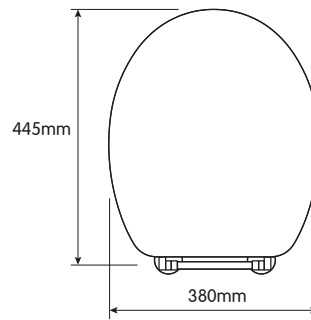

QUARTZ EFFECT

ADD A TOUCH OF GLAMOUR TO YOUR BATHROOM WITH A HAND-FINISHED QUARTZ SEAT.

WHITE QUARTZ TOILET SEAT

- Adjustable hinges fit all standard toilets
- Made from moulded wood with quartz effect finish
- Chrome plated hinges
- All fittings included
- 3.60kg
- Packaging: Full colour box

£30.21

Ref. WL601822H

SILVER QUARTZ TOILET SEAT

- Adjustable hinges fit all standard toilets
- Made from moulded wood with quartz effect finish
- Chrome plated hinges
- All fittings included
- 3.60kg
- Packaging: Full colour box

£30.21

Ref. WL601840H