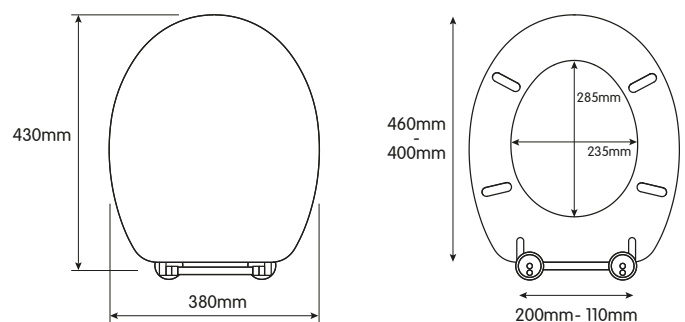

WHITE THERMOSET COLLECTION

THERMOSET SEATS ARE MADE FROM A MATERIAL THAT IS DIFFICULT TO SCRATCH, EASY TO CLEAN AND AFTER YEARS OF USE WILL STILL LOOK BRAND NEW.

TAHOE TOILET SEAT

- Adjustable hinges fit all standard toilets
- Made from thermoset plastic with white finish
- Chrome plated hinges
- All fittings included
- 2.00kg
- Packaging: Full colour box

£28.55

Ref. [WL601222H](#)

CONSTANCE TOILET SEAT

- Adjustable hinges fit all standard toilets
- Made from thermoset plastic with white finish
- Chrome plated hinges
- Soft close hinge to prevent seat from slamming
- All fittings included
- 1.95kg
- Packaging: Full colour box

£34.64

Ref. [WL601722H](#)