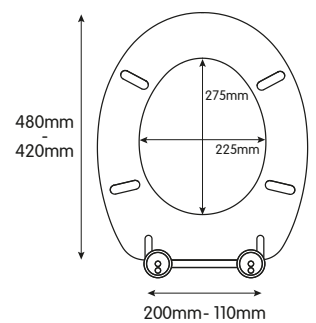

STONE EFFECT

PERFECT FOR INJECTING A CONTEMPORARY STYLE STATEMENT, THE STONE EFFECT SEATS OFFER ELEGANCE AND FLAIR.

DOVE TOILET SEAT

- Adjustable hinges fit all standard toilets
- Made from moulded wood with granite effect finish
- Chrome plated hinges
- All fittings included
- 4.20kg
- Packaging: Full colour box

£30.28

Ref. [WL601931H](#)

DORNEY TOILET SEAT

- Adjustable hinges fit all standard toilets
- Made from moulded wood with sandstone effect finish
- Chrome plated hinges
- All fittings included
- 4.20kg
- Packaging: Full colour box

£30.28

Ref. [WL601915H](#)