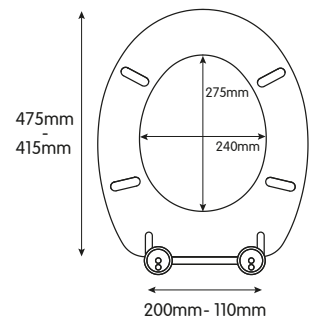

QUARTZ EFFECT

ADD A TOUCH OF GLAMOUR TO YOUR BATHROOM WITH A HAND-FINISHED QUARTZ SEAT.

WHITE QUARTZ TOILET SEAT

- Adjustable hinges fit all standard toilets
- Made from moulded wood with quartz effect finish
- Chrome plated hinges
- All fittings included
- 3.60kg
- Packaging: Full colour box

£30.21

Ref. WL601822H

SILVER QUARTZ TOILET SEAT

- Adjustable hinges fit all standard toilets
- Made from moulded wood with quartz effect finish
- Chrome plated hinges
- All fittings included
- 3.60kg
- Packaging: Full colour box

£30.21

Ref. WL601840H