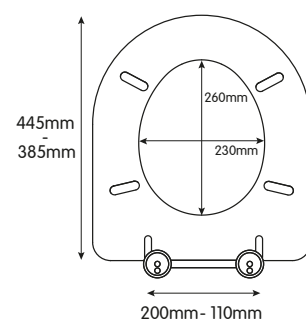

D SHAPE COLLECTION

THE COMBINATION OF MODERN DESIGN AND COMFORT MEAN THAT STYLE OVER SUBSTANCE IS NOT THE CASE WITH OUR D-SHAPED COLLECTION.

EYRE TOILET SEAT

- Adjustable hinges fit all standard toilets
- Made from thermoset plastic with white finish
- Chrome plated hinges
- Soft close hinge to prevent seat from slamming
- All fittings included
- 2.64kg
- Packaging: Full colour box

£38.85

Ref. [WL601522H](#)

GARDA TOILET SEAT

- Adjustable hinges fit all standard toilets
- Made from moulded wood with white finish
- Chrome plated hinges
- Soft close hinge to prevent seat from slamming
- All fittings included
- 3.60kg
- Packaging: Full colour box

£43.17

Ref. [WL600922H](#)