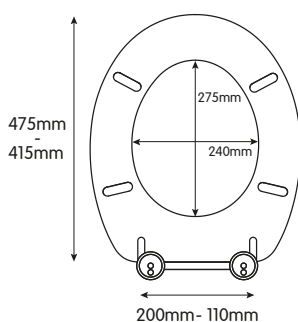

QUARTZ EFFECT

THE VIBRANT DESIGN ADDS CHARACTER AND FUN TO ANY ROOM.

BLUE QUARTZ TOILET SEAT

- Adjustable hinges fit all standard toilets
- Made from moulded wood with quartz effect finish
- Chrome plated hinges
- All fittings included
- 3.60kg
- Packaging: Full colour box

£30.21

Ref. [WL601824H](#)

BLACK QUARTZ TOILET SEAT

- Adjustable hinges fit all standard toilets
- Made from moulded wood with quartz effect finish
- Chrome plated hinges
- All fittings included
- 3.60kg
- Packaging: Full colour box

£30.21

Ref. [WL601821H](#)