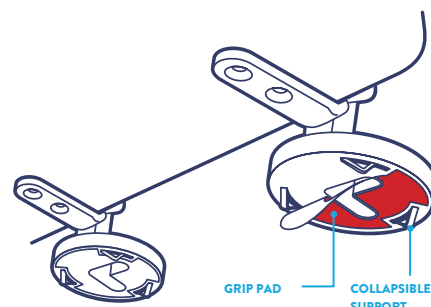

## FLEXIBLE FIT

Flexi-Fix seats are the answer to the common issue of seats becoming loose over time. The innovative grip pad technology and pioneering patented 'v' plate hinges provide maximum adjustment to fit the fixing holes of any standard toilet making the seats easy to fix, suitable for a wide range of toilet pans and, most importantly, completely secure.

## ADJUSTABLE FIT

Fitting a Flexi-Fix seat could not be easier. The seats fit toilet pans with fixing hole centres from 110mm to 200mm – far greater than the 145mm to 165mm specified in the European Standard EN33. The 60cm forward and backward adjustability range ensures the seat can be fitted to the correct final position all whilst the collapsible supports hold the hinges away from the pan.

## LOCKABLE FIT

Once the self-adhesive pad backing has been removed and the position finalised, the seat can be fixed into place by applying a little pressure. The supports collapse and the high strength self-adhesive pads grip the toilet pan for a secure fit which will not come loose or slip. As the grip pad technology is a pressure sensitive adhesive, it is easy to re-position the hinges during initial installation if slight adjustment to the selected position is required. Finally use the top or bottom fixings supplied to secure in place.