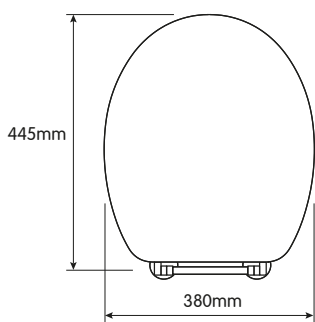

QUARTZ EFFECT

THE VIBRANT DESIGN ADDS CHARACTER AND FUN TO ANY ROOM.

BLUE QUARTZ TOILET SEAT

- Adjustable hinges fit all standard toilets
- Made from moulded wood with quartz effect finish
- Chrome plated hinges
- All fittings included
- 3.60kg
- Packaging: Full colour box

£30.21

Ref. [WL601824H](#)

BLACK QUARTZ TOILET SEAT

- Adjustable hinges fit all standard toilets
- Made from moulded wood with quartz effect finish
- Chrome plated hinges
- All fittings included
- 3.60kg
- Packaging: Full colour box

£30.21

Ref. [WL601821H](#)