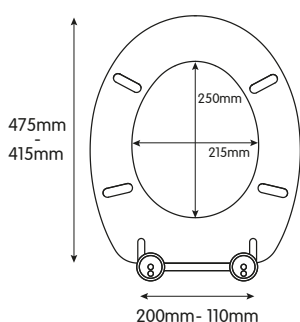

SOLID WOOD COLLECTION

OUR SELECTION OF WOODEN SEATS FEATURE DURABLE MOULDED WOOD, SOLID OAK AND SOLID PINE IN A VARIATION OF FINISHES.

RUTLAND OAK TOILET SEAT

- Adjustable hinges fit all standard toilets
- Made from solid oak
- Chrome plated hinges
- Soft close hinge to prevent seat from slamming
- All fittings included
- 3.60kg
- Packaging: Full colour box

£60.87

Ref. WL602376H

DAVOS MAHOGANY EFFECT TOILET SEAT

- Adjustable hinges fit all standard toilets
- Made from solid pine with mahogany effect finish
- Chrome plated hinges
- All fittings included
- 1.85kg
- Packaging: Full colour box

£34.68

Ref. WL602252H