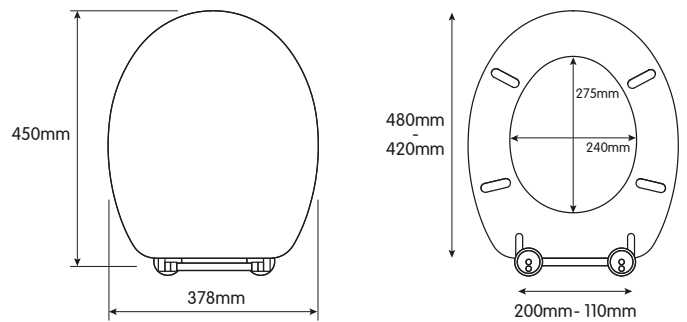

MOULDED WOOD COLLECTION

ALL MOULDED WOOD SEATS OFFER STYLE AND DURABILITY DUE TO THE HIGH QUALITY OF THE WOOD USED ALONG WITH ANTI-BACTERIAL TREATED FINISH.

LUGANO TOILET SEAT

- Adjustable hinges fit all standard toilets
- Made from moulded wood with white finish
- Chrome plated hinges
- Soft close hinge to prevent seat from slamming
- All fittings included
- 3.30kg
- Packaging: Full colour box

£43.19

Ref. WL601022H

LUCERNE TOILET SEAT

- Adjustable hinges fit all standard toilets
- Made from moulded wood with white finish
- Chrome plated hinges
- Soft close hinge to prevent seat from slamming
- All fittings included
- 3.75kg
- Packaging: Full colour box

£47.36

Ref. WL602322H