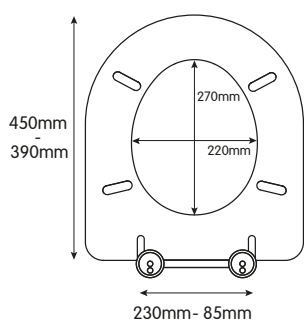

D SHAPE COLLECTION

THE COMBINATION OF MODERN DESIGN AND COMFORT MEAN THAT STYLE OVER SUBSTANCE IS NOT THE CASE WITH OUR D-SHAPED COLLECTION.

EYRE TOILET SEAT

- Adjustable hinges fit all standard toilets
- Made from thermoset plastic with white finish
- Chrome plated hinges
- Soft close hinge to prevent seat from slamming
- All fittings included
- 2.64kg
- Packaging: Full colour box

£38.85

Ref. [WL601522H](#)

GARDA TOILET SEAT

- Adjustable hinges fit all standard toilets
- Made from moulded wood with white finish
- Chrome plated hinges
- Soft close hinge to prevent seat from slamming
- All fittings included
- 3.60kg
- Packaging: Full colour box

£43.17

Ref. [WL600922H](#)