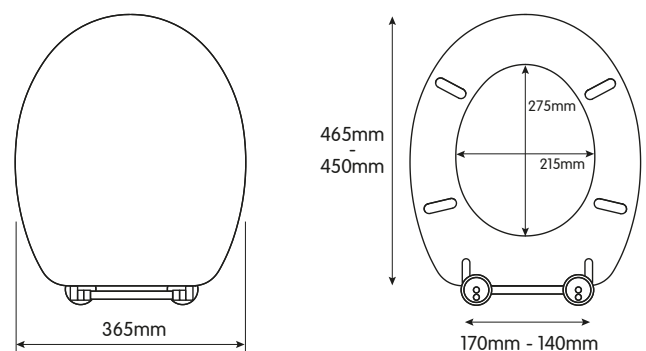

SIT-TIGHT

THE INNOVATIVE FIXING MECHANISM ENSURES A SECURE FIT AND NO MORE MOVEMENT.

BUTTERMERE TOILET SEAT

- Adjustable hinges fit all standard toilets
- Made from moulded wood with white finish
- Plastic hinges
- All fittings included
- 2.75kg
- Packaging: Full colour box

COLLERSON TOILET SEAT

- Adjustable hinges fit all standard toilets
- Made from moulded wood with white finish
- Plastic hinges
- All fittings included
- 2.75kg
- Packaging: Full colour box

£17.27

Ref. WL601922H

£19.86

Ref. WL600522H