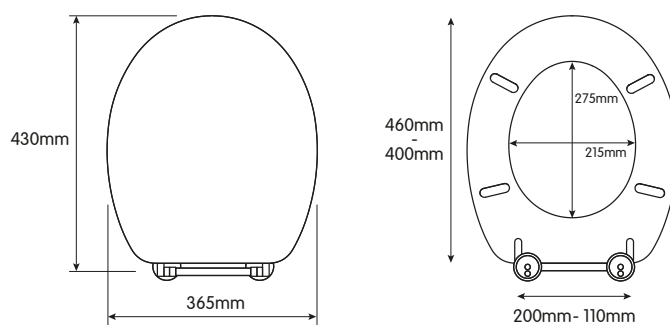

MOULDED WOOD COLLECTION

INCORPORATE A WHITE MOULDED WOOD SEAT FOR A STYLISH YET CLASSIC ACCENT TO ANY BATHROOM.

COMO TOILET SEAT

- Adjustable hinges fit all standard toilets
- Made from moulded wood with white finish
- Chrome plated hinges
- All fittings included
- 3.40kg
- Packaging: Full colour box

£25.87

Ref. **WL600722H**