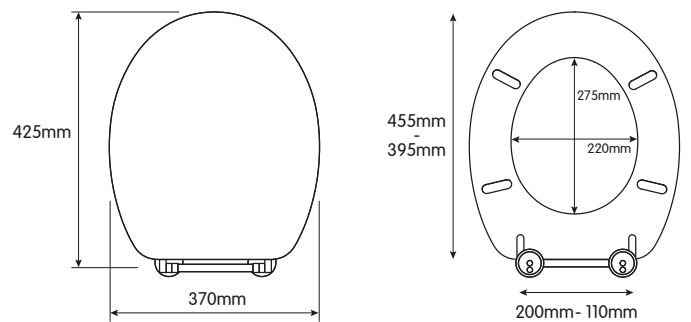

SLIMLINE COLLECTION

DON'T LET THE LIGHTWEIGHT DESIGN FOOL YOU, THE SLIMLINE SEATS FEATURE AN ERGONOMIC DESIGN MAKING THEM HIGHLY ROBUST AND DURABLE.

VICTORIA TOILET SEAT

- Adjustable hinges fit all standard toilets
- Made from thermoset plastic with white finish
- Chrome plated hinges
- All fittings included
- 1.75kg
- Packaging: Full colour box

£23.35

Ref. [WL601322](#)

MICHIGAN TOILET SEAT

- Adjustable hinges fit all standard toilets
- Made from thermoset plastic with white finish
- Chrome plated hinges
- Soft close hinge to prevent seat from slamming
- All fittings included
- 2.62kg
- Packaging: Full colour box

£38.85

Ref. [WL601622H](#)