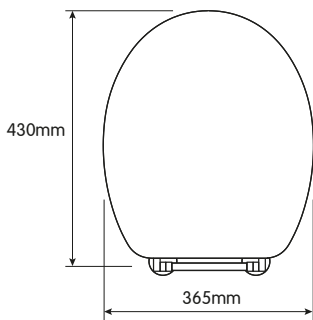

SOLID WOOD COLLECTION

THE COMBINATION OF A TIMELESS WOODEN FINISH WITH THE INNOVATIVE FIXING METHOD MEANS THESE SEATS WILL BE A STAPLE FOR YEARS TO COME.

DAVOS ANTIQUE PINE TOILET SEAT

- Adjustable hinges fit all standard toilets
- Made from solid pine with antique effect finish
- Chrome plated hinges
- All fittings included
- 1.85kg
- Packaging: Full colour box

£34.68

Ref. [WL602250H](#)

DAVOS BLONDED PINE TOILET SEAT

- Adjustable hinges fit all standard toilets
- Made from solid pine with blonded effect finish
- Chrome plated hinges
- All fittings included
- 1.85kg
- Packaging: Full colour box

£34.68

Ref. [WL602272H](#)