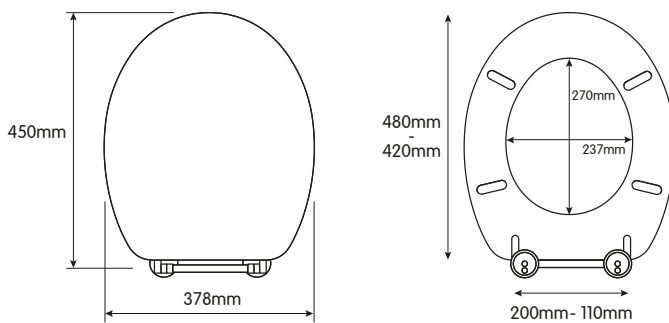

WOOD EFFECT

WOOD EFFECT SEATS PROVIDE A TIMELESS LOOK AND EASY TO CLEAN SOLUTION.

ONTARIO TOILET SEAT

- Adjustable hinges fit all standard toilets
- Made from moulded wood with teak effect finish
- Chrome plated hinges
- Soft close hinge to prevent seat from slamming
- All fittings included
- 3.75kg
- Packaging: Full colour box

£43.22

Ref. [WL602086H](#)

GENEVA OAK EFFECT TOILET SEAT

- Adjustable hinges fit all standard toilets
- Made from moulded wood with oak effect finish
- Chrome plated hinges
- All fittings included
- 4.15kg
- Packaging: Full colour box

£26.05

Ref. [WL602176H](#)