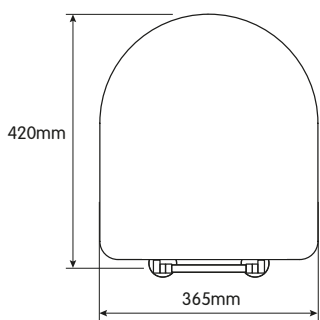

D SHAPE COLLECTION

THE COMBINATION OF MODERN DESIGN AND COMFORT MEAN THAT STYLE OVER SUBSTANCE IS NOT THE CASE WITH OUR D-SHAPED COLLECTION.

EYRE TOILET SEAT

- Adjustable hinges fit all standard toilets
- Made from thermoset plastic with white finish
- Chrome plated hinges
- Soft close hinge to prevent seat from slamming
- All fittings included
- 2.64kg
- Packaging: Full colour box

£38.85

Ref. [WL601522H](#)

GARDA TOILET SEAT

- Adjustable hinges fit all standard toilets
- Made from moulded wood with white finish
- Chrome plated hinges
- Soft close hinge to prevent seat from slamming
- All fittings included
- 3.60kg
- Packaging: Full colour box

£43.17

Ref. [WL600922H](#)