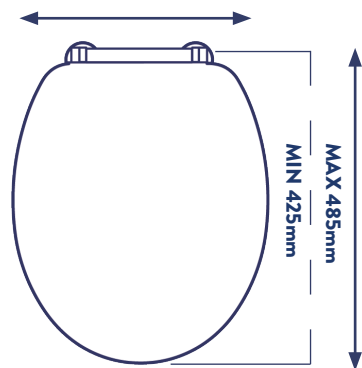

ALWAYS FITS
NEVER SLIPS

FLEXIBLE FIT

Flexi-Fix seats are the answer to the common issue of seats becoming loose over time. The innovative grip pad technology and pioneering patented 'v' plate hinges provide maximum adjustment to fit the fixing holes of any standard toilet making the seats easy to fix, suitable for a wide range of toilet pans and, most importantly, completely secure.

ADJUSTABLE FIT

Fitting a Flexi-Fix seat could not be easier. The seats fit toilet pans with fixing hole centres from 110mm to 200mm – far greater than the 145mm to 165mm specified in the European Standard EN33. The 60cm forward and backward adjustability range ensures the seat can be fitted to the correct final position all whilst the collapsible supports hold the hinges away from the pan.

LOCKABLE FIT

Once the self-adhesive pad backing has been removed and the position finalised, the seat can be fixed into place by applying a little pressure. The supports collapse and the high strength self-adhesive pads grip the toilet pan for a secure fit which will not come loose or slip. As the grip pad technology is a pressure sensitive adhesive, it is easy to re-position the hinges during initial installation if slight adjustment to the selected position is required. Finally use the top or bottom fixings supplied to secure in place.