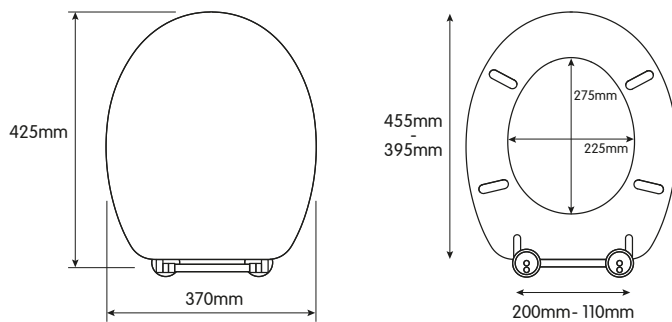

SLIMLINE COLLECTION

DON'T LET THE LIGHTWEIGHT DESIGN FOOL YOU, THE SLIMLINE SEATS FEATURE AN ERGONOMIC DESIGN MAKING THEM HIGHLY ROBUST AND DURABLE.

VICTORIA TOILET SEAT

- Adjustable hinges fit all standard toilets
- Made from thermoset plastic with white finish
- Chrome plated hinges
- All fittings included
- 1.75kg
- Packaging: Full colour box

£23.35

Ref. [WL601322](#)

MICHIGAN TOILET SEAT

- Adjustable hinges fit all standard toilets
- Made from thermoset plastic with white finish
- Chrome plated hinges
- Soft close hinge to prevent seat from slamming
- All fittings included
- 2.62kg
- Packaging: Full colour box

£38.85

Ref. [WL601622H](#)