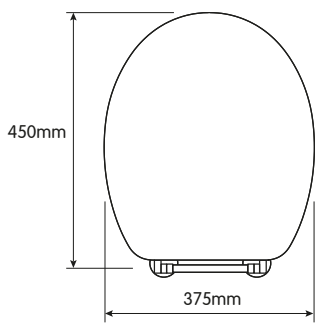

STONE EFFECT

PERFECT FOR INJECTING A CONTEMPORARY STYLE STATEMENT, THE STONE EFFECT SEATS OFFER ELEGANCE AND FLAIR.

DOVE TOILET SEAT

- Adjustable hinges fit all standard toilets
- Made from moulded wood with granite effect finish
- Chrome plated hinges
- All fittings included
- 4.20kg
- Packaging: Full colour box

£30.28

Ref. [WL601931H](#)

DORNEY TOILET SEAT

- Adjustable hinges fit all standard toilets
- Made from moulded wood with sandstone effect finish
- Chrome plated hinges
- All fittings included
- 4.20kg
- Packaging: Full colour box

£30.28

Ref. [WL601915H](#)