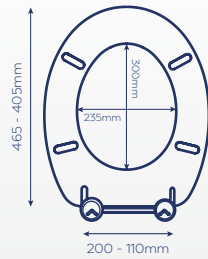

GRASMERE TOILET SEAT

2.15kg

- Adjustable hinges fit all standard toilets
- Made from thermoset plastic

- Chrome plated hinges
- All fittings included

CODE	FINISH	RRP
WL601422H	White	£30.22

Packaging: Full colour box