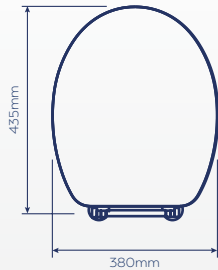

- Adjustable hinges fit all standard toilets
- Made from thermoset plastic

- Chrome plated hinges
- All fittings included

CODE	FINISH	RRP
WL601422H	White	£30.22

Packaging: Full colour box

TAHOE TOILET SEAT