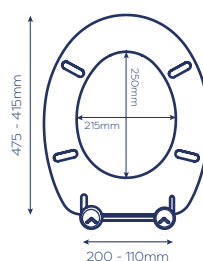

SOLID WOOD COLLECTION

WARM TO THE TOUCH

Our selection of wooden seats feature durable moulded wood, solid oak and solid pine in a variation of finishes. The combination of a timeless wooden finish with the innovative fixing method means these seats will be bathroom staple for years to come.

RUTLAND TOILET SEAT

- Adjustable hinges fit all standard toilets
- Made from solid oak

- Chrome plated hinges
- All fittings included

CODE	FINISH	RRP
WL602376H	Solid Oak	£60.87

Packaging: Full colour box