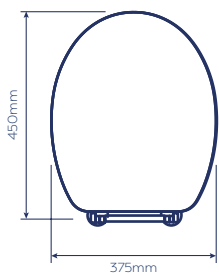

DORNEY TOILET SEAT

- Adjustable hinges fit all standard toilets
- Made from moulded wood with sandstone effect finish

- Chrome plated hinges
- All fittings included

CODE	FINISH	RRP
WL601915H	Sandstone Effect	£30.28

Packaging: Full colour box