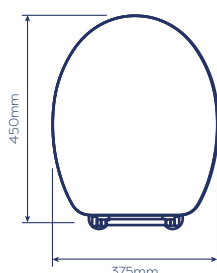

KIELDER TOILET SEAT

- Adjustable hinges fit all standard toilets
- Made from moulded wood with white finish

- Chrome plated hinges
- All fittings included

CODE	FINISH	RRP
WL600822H	White	£23.37

Packaging: Full colour box