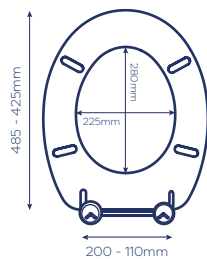

MOULDED WOOD COLLECTION

WHITE

A white seat is ideal for a range of bathroom designs from classic to contemporary.

HAYWARD & PORTLAND TOILET SEATS

- Adjustable hinges fit all standard toilets
- Made from moulded wood with white finish

- Chrome plated hinges
- All fittings included

CODE	VARIANT	FINISH	RRP
WL602422H	Hayward	White	£30.11
WL601122H	Portland	White	£43.19

Packaging: Full colour box

WL602422H – Hayward

WL601122H – Portland

KIELDER TOILET SEAT

- Adjustable hinges fit all standard toilets
- Made from moulded wood with white finish

- Chrome plated hinges
- All fittings included

CODE	FINISH	RRP
WL600822H	White	£23.37

Packaging: Full colour box