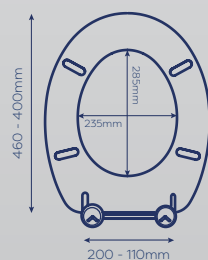

1.95 kg

- Adjustable hinges fit all standard toilets
- Made from thermoset plastic

- Chrome plated hinges
- All fittings included

CODE	FINISH	RRP
WL601722H	White	£34.64

Packaging: Full colour box

Croydex

THINK BATHROOMS