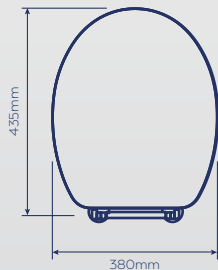

2.00kg

- Adjustable hinges fit all standard toilets
- Made from thermoset plastic

- Chrome plated hinges
- All fittings included

CODE	FINISH	RRP
WL601222H	White	£28.55

Packaging: Full colour box

CONSTANCE TOILET SEAT

1.95 kg

- Adjustable hinges fit all standard toilets
- Made from thermoset plastic

- Chrome plated hinges
- All fittings included

CODE	FINISH	RRP
WL601722H	White	£34.64

Packaging: Full colour box

Croydex

THINK BATHROOMS