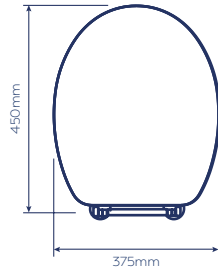

GENEVA TOILET SEAT

- Adjustable hinges fit all standard toilets
- Made from moulded wood with oak effect finish

- Chrome plated hinges
- All fittings included

CODE	FINISH	RRP
WL602176H	Oak Effect	£26.05

Packaging: Full colour box