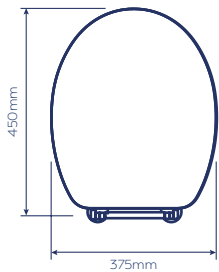

DOVE TOILET SEAT

- Adjustable hinges fit all standard toilets
- Made from moulded wood with granite effect finish

- Chrome plated hinges
- All fittings included

CODE	FINISH	RRP
WL601931H	Granite Effect	£30.28

Packaging: Full colour box