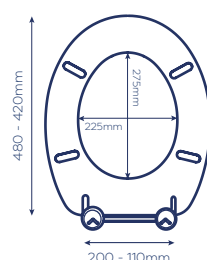

KIELDER TOILET SEAT

- Adjustable hinges fit all standard toilets
- Made from moulded wood with white finish

- Chrome plated hinges
- All fittings included

CODE	FINISH	RRP
WL600822H	White	£23.37

Packaging: Full colour box