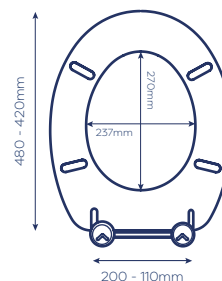

ONTARIO TOILET SEAT

3.75kg

- Adjustable hinges fit all standard toilets
- Made from moulded wood with teak effect finish

- Chrome plated hinges
- All fittings included

CODE	FINISH	RRP
WL602086H	Teak Effect	£43.22

Packaging: Full colour box