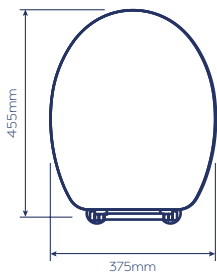

MOULDED WOOD COLLECTION

WHITE

A white seat is ideal for a range of bathroom designs from classic to contemporary.

HAYWARD & PORTLAND TOILET SEATS

- Adjustable hinges fit all standard toilets
- Made from moulded wood with white finish

- Chrome plated hinges
- All fittings included

CODE	VARIANT	FINISH	RRP
WL602422H	Hayward	White	£30.11
WL601122H	Portland	White	£43.19

Packaging: Full colour box

WL602422H – Hayward

WL601122H – Portland

KIELDER TOILET SEAT

- Adjustable hinges fit all standard toilets
- Made from moulded wood with white finish

- Chrome plated hinges
- All fittings included

CODE	FINISH	RRP
WL600822H	White	£23.37

Packaging: Full colour box