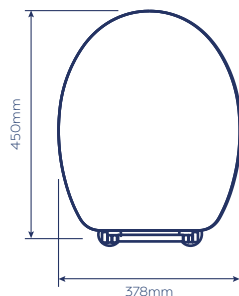

ONTARIO TOILET SEAT

3.75kg

- Adjustable hinges fit all standard toilets
- Made from moulded wood with teak effect finish

- Chrome plated hinges
- All fittings included

CODE	FINISH	RRP
WL602086H	Teak Effect	£43.22

Packaging: Full colour box