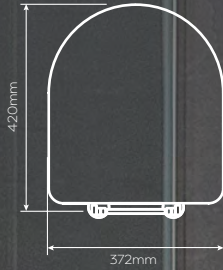

EYRE – ULTRA ADJUSTABILITY

The Eyre toilet seat features a special double hinge fixing system which allows for an even greater range of adjustability than standard Flexi Fix toilet seats.

GARDA TOILET SEAT

- Adjustable hinges fit all standard toilets
- Made from moulded wood

- Chrome plated hinges
- All fittings included

CODE	FINISH	RRP
WL600922H	White	£43.17

Packaging: Full colour box

SLIMLINE COLLECTION

SLEEK, SLENDER, DYNAMIC.