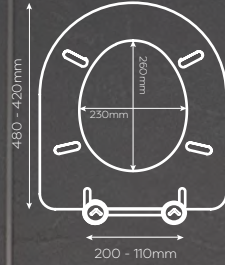

GARDA TOILET SEAT

- Adjustable hinges fit all standard toilets
- Made from moulded wood

- Chrome plated hinges
- All fittings included

CODE	FINISH	RRP
WL600922H	White	£43.17

Packaging: Full colour box