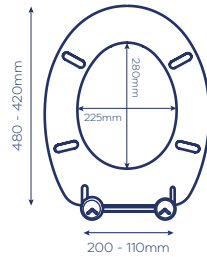

GENEVA TOILET SEAT

- Adjustable hinges fit all standard toilets
- Made from moulded wood with oak effect finish

- Chrome plated hinges
- All fittings included

CODE	FINISH	RRP
WL602176H	Oak Effect	£26.05

Packaging: Full colour box