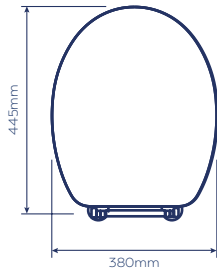

WL601821H Black Quartz