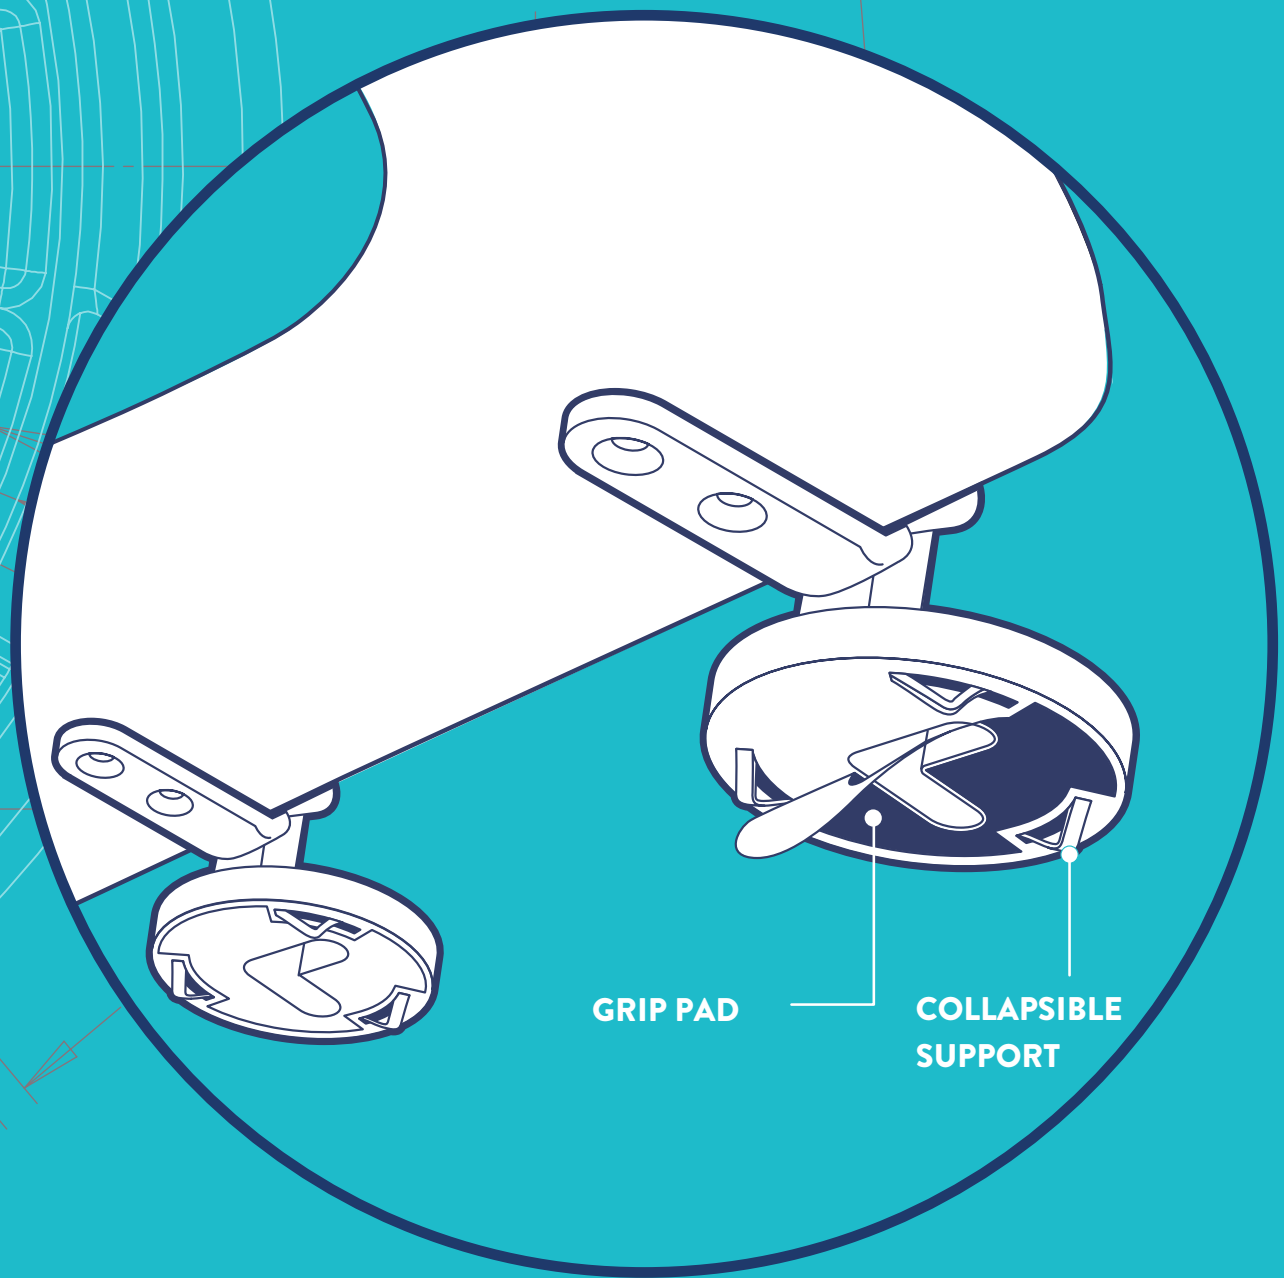

Universal
Toilet Seats
2017
COLLECTION

ALWAYS FITS
NEVER SLIPS

SOLUTIONS FOR EVERY STYLE

Flexi-Fix seats are the answer to the common issue of seats becoming loose over time. The innovative grip pad technology and pioneering patented V plate hinges provide maximum adjustment to fit the fixing holes of any standard toilet making the seats easy to fix, suitable for a wide range of toilet pans and, most importantly, completely secure.

C

Fitting a Flexi-Fix seat could not be easier. The seats fit toilet pans with fixing hole centres from 110mm to 200mm – far greater than the 145mm to 165mm specified in the European Standard EN33. The 60cm forward and backward adjustability range ensures the seat can be fitted to the correct final position all whilst the collapsible supports hold the hinges away from the pan.

Once the self-adhesive pad backing has been removed and the position finalised, the seat can be fixed into place by applying a little pressure. The supports collapse and the high strength self-adhesive pads grip the toilet pan for a secure fit which will not come loose or slip. As the grip pad technology is a pressure sensitive adhesive, it is easy to re-position the hinges during initial installation if slight adjustment to the selected position is required. Finally use the top or bottom fixings supplied to secure in place.

ALWAYS FITS

UTTING EDGE DESIGN

NEVER SLIPS

GRIP PAD

COLLAPSIBLE
SUPPORT

LOADED WITH BENEFITS

Alongside the innovative hinge technology are a selection of features all aimed to increase the usability and durability of the Flexi-Fix seat.