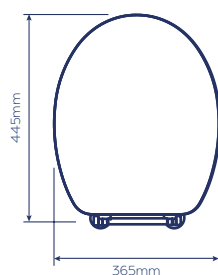

SOLID WOOD COLLECTION

WARM TO THE TOUCH

Our selection of wooden seats feature durable moulded wood, solid oak and solid pine in a variation of finishes. The combination of a timeless wooden finish with the innovative fixing method means these seats will be bathroom staple for years to come.

RUTLAND TOILET SEAT

- Adjustable hinges fit all standard toilets
- Made from solid oak

- Chrome plated hinges
- All fittings included

CODE	FINISH	RRP
WL602376H	Solid Oak	£60.87

Packaging: Full colour box