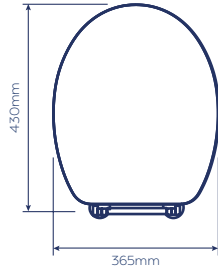

COMO TOILET SEAT

3.40kg

- Adjustable hinges fit all standard toilets
- Made from moulded wood with white finish

- Chrome plated hinges
- All fittings included

CODE	FINISH	RRP
WL600722H	White	£25.87

Packaging: Full colour box