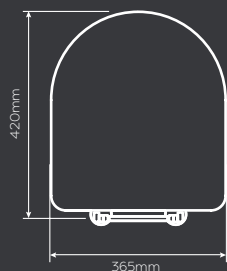

EYRE TOILET SEAT

- Adjustable hinges fit all standard toilets
- Made from thermoset plastic

- Chrome plated hinges
- All fittings included

CODE	FINISH	RRP
WL601522H	White	£38.85

Packaging: Full colour box