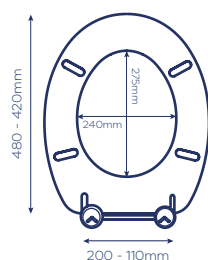

LUCERNE TOILET SEAT

3.75kg

- Adjustable hinges fit all standard toilets
- Made from moulded wood with white finish

- Chrome plated hinges
- All fittings included

CODE	FINISH	RRP
WL602322H	White	£47.36

Packaging: Full colour box