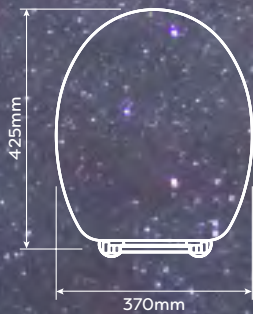

MICHIGAN TOILET SEAT

- Adjustable hinges fit all standard toilets
- Made from thermoset plastic

- Chrome plated hinges
- All fittings included

CODE	FINISH	RRP
WL601622H	White	£38.85

Packaging: Full colour box