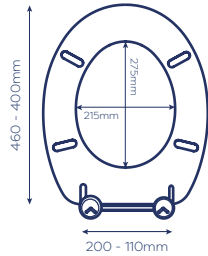

COMO TOILET SEAT

3.40kg

- Adjustable hinges fit all standard toilets
- Made from moulded wood with white finish

- Chrome plated hinges
- All fittings included

CODE	FINISH	RRP
WL600722H	White	£25.87

Packaging: Full colour box