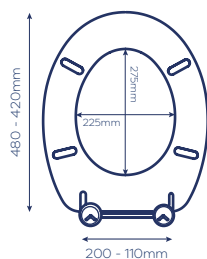

DORNEY TOILET SEAT

- Adjustable hinges fit all standard toilets
- Made from moulded wood with sandstone effect finish

- Chrome plated hinges
- All fittings included

CODE	FINISH	RRP
WL601915H	Sandstone Effect	£30.28

Packaging: Full colour box