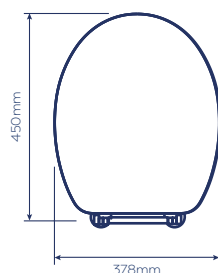

CODE	FINISH	RRP
WL602322H	White	£47.36

Packaging: Full colour box

D-SHAPED COLLECTION

ULTRA MODERN

Style over substance is not the case with our D-Shaped seats. The modern design coupled with durability and comfort makes the D-Shaped seat a must have for any contemporary bathroom.