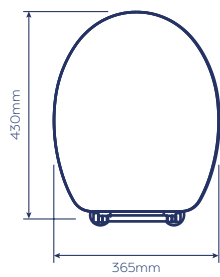

DAVOS COLLECTION

- Adjustable hinges fit all standard toilets
- Made from solid pine
- Chrome plated hinges
- All fittings included

CODE	FINISH	RRP
WL602250H	Antique Effect Solid Pine	£34.68
WL602272H	Blonded Effect Solid Pine	£34.68
WL602252H	Mahogany Effect Solid Pine	£34.68

Packaging: Full colour box

WL602250H Antique Pine