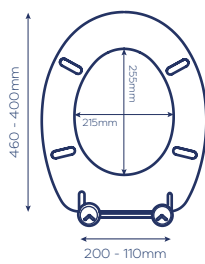

DAVOS COLLECTION

- Adjustable hinges fit all standard toilets
- Made from solid pine
- Chrome plated hinges
- All fittings included

CODE	FINISH	RRP
WL602250H	Antique Effect Solid Pine	£34.68
WL602272H	Blonded Effect Solid Pine	£34.68
WL602252H	Mahogany Effect Solid Pine	£34.68

Packaging: Full colour box

WL602250H Antique Pine