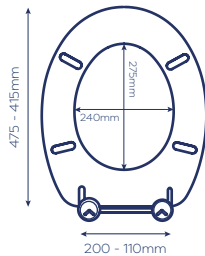

WL601821H Black Quartz