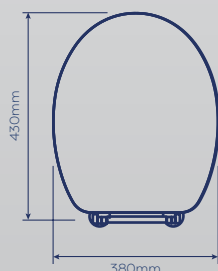

1.95 kg

- Adjustable hinges fit all standard toilets
- Made from thermoset plastic

- Chrome plated hinges
- All fittings included

CODE	FINISH	RRP
WL601722H	White	£34.64

Packaging: Full colour box

Croydex

THINK BATHROOMS