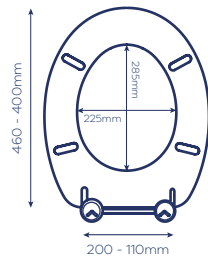

LUGANO TOILET SEAT

3.30kg

- Adjustable hinges fit all standard toilets
- Made from moulded wood with white finish

- Chrome plated hinges
- All fittings included

CODE	FINISH	RRP
WL601022H	White	£43.19

Packaging: Full colour box