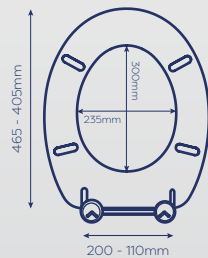

2.00kg

- Adjustable hinges fit all standard toilets
- Made from thermoset plastic

- Chrome plated hinges
- All fittings included

CODE	FINISH	RRP
WL601222H	White	£28.55

Packaging: Full colour box

CONSTANCE TOILET SEAT