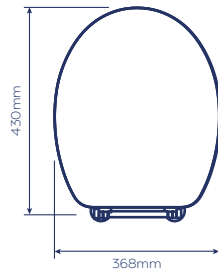

LUGANO TOILET SEAT

3.30kg

- Adjustable hinges fit all standard toilets
- Made from moulded wood with white finish

- Chrome plated hinges
- All fittings included

CODE	FINISH	RRP
WL601022H	White	£43.19

Packaging: Full colour box