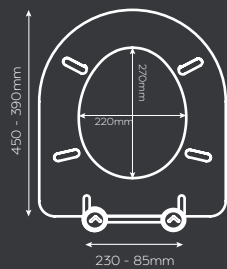

EYRE TOILET SEAT

- Adjustable hinges fit all standard toilets
- Made from thermoset plastic

- Chrome plated hinges
- All fittings included

CODE	FINISH	RRP
WL601522H	White	£38.85

Packaging: Full colour box