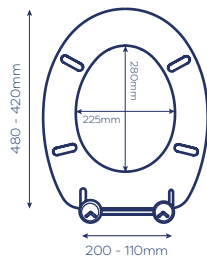

DOVE TOILET SEAT

- Adjustable hinges fit all standard toilets
- Made from moulded wood with granite effect finish

- Chrome plated hinges
- All fittings included

CODE	FINISH	RRP
WL601931H	Granite Effect	£30.28

Packaging: Full colour box